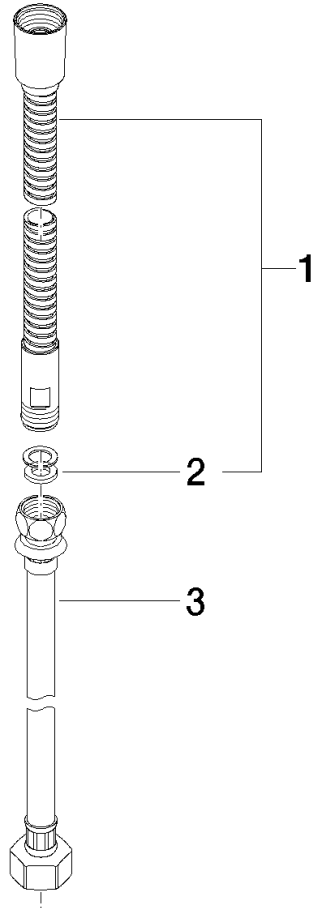

Metal shower hose in two parts 1/2" x 3/8" x 2250 mm - Champagne (22kt Gold)

IMO

28 323 970

Fits: IMO, LULU, MADISON, MEM, TARA, CL.1, LISSÉ, VAIA, META, CYO

	Champagne (22kt Gold)	28 323 970-47
	Chrome	28 323 970-00
	Brushed Platinum	28 323 970-06
	Platinum	28 323 970-08
	Durabrass (23kt Gold)	28 323 970-09
	Dark Chrome	28 323 970-19
	Light Gold	28 323 970-26
	Brushed Light Gold	28 323 970-27
	Brushed Durabrass (23kt Gold)	28 323 970-28
	Matte Black	28 323 970-33
	Brushed Bronze	28 323 970-42
	Brushed Champagne (22kt Gold)	28 323 970-46
	Brushed Chrome	28 323 970-93
	Brushed Dark Platinum	28 323 970-99

Metal shower hose in two parts 1/2" x 3/8" x 2250 mm - Champagne (22kt Gold)

IMO

28 323 970

Metal shower hose in two parts 1/2" x 3/8" x 2250 mm - Champagne (22kt Gold)

IMO

28 323 970

Metal shower hose in two parts 1/2" x 3/8" x 2250 mm - Champagne (22kt Gold)

28 323 970
Parts for other
finishes can be found
here: Chrome

Spare parts list

No.	Item Number	Name	Quantity used	Delivery time
1	28 322 970-47	Metal shower hose 1/2" x 3/8" x 1750 mm - Champagne (22kt Gold)	1	30
2	90 14 20 026 00 90	seal	1	2
3	12 505 970 90	High pressure hose 1/2" x 3/8" x 500 mm -	1	2